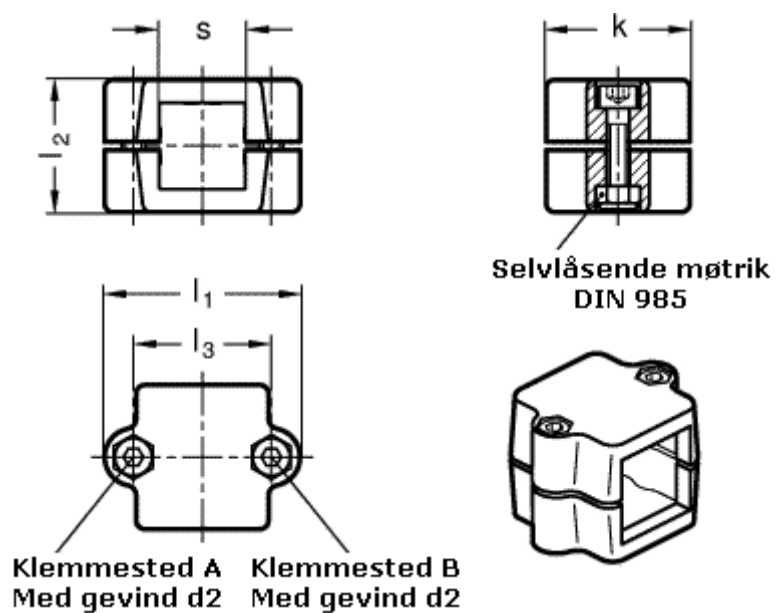

Article number: 20241V50312SW
Description: E+G Tube connector
GN 241-V50-31-SW

Measures

d2 = M10

k = 76

l1 = 98

l2 = 70

l3 = 73

s = 50